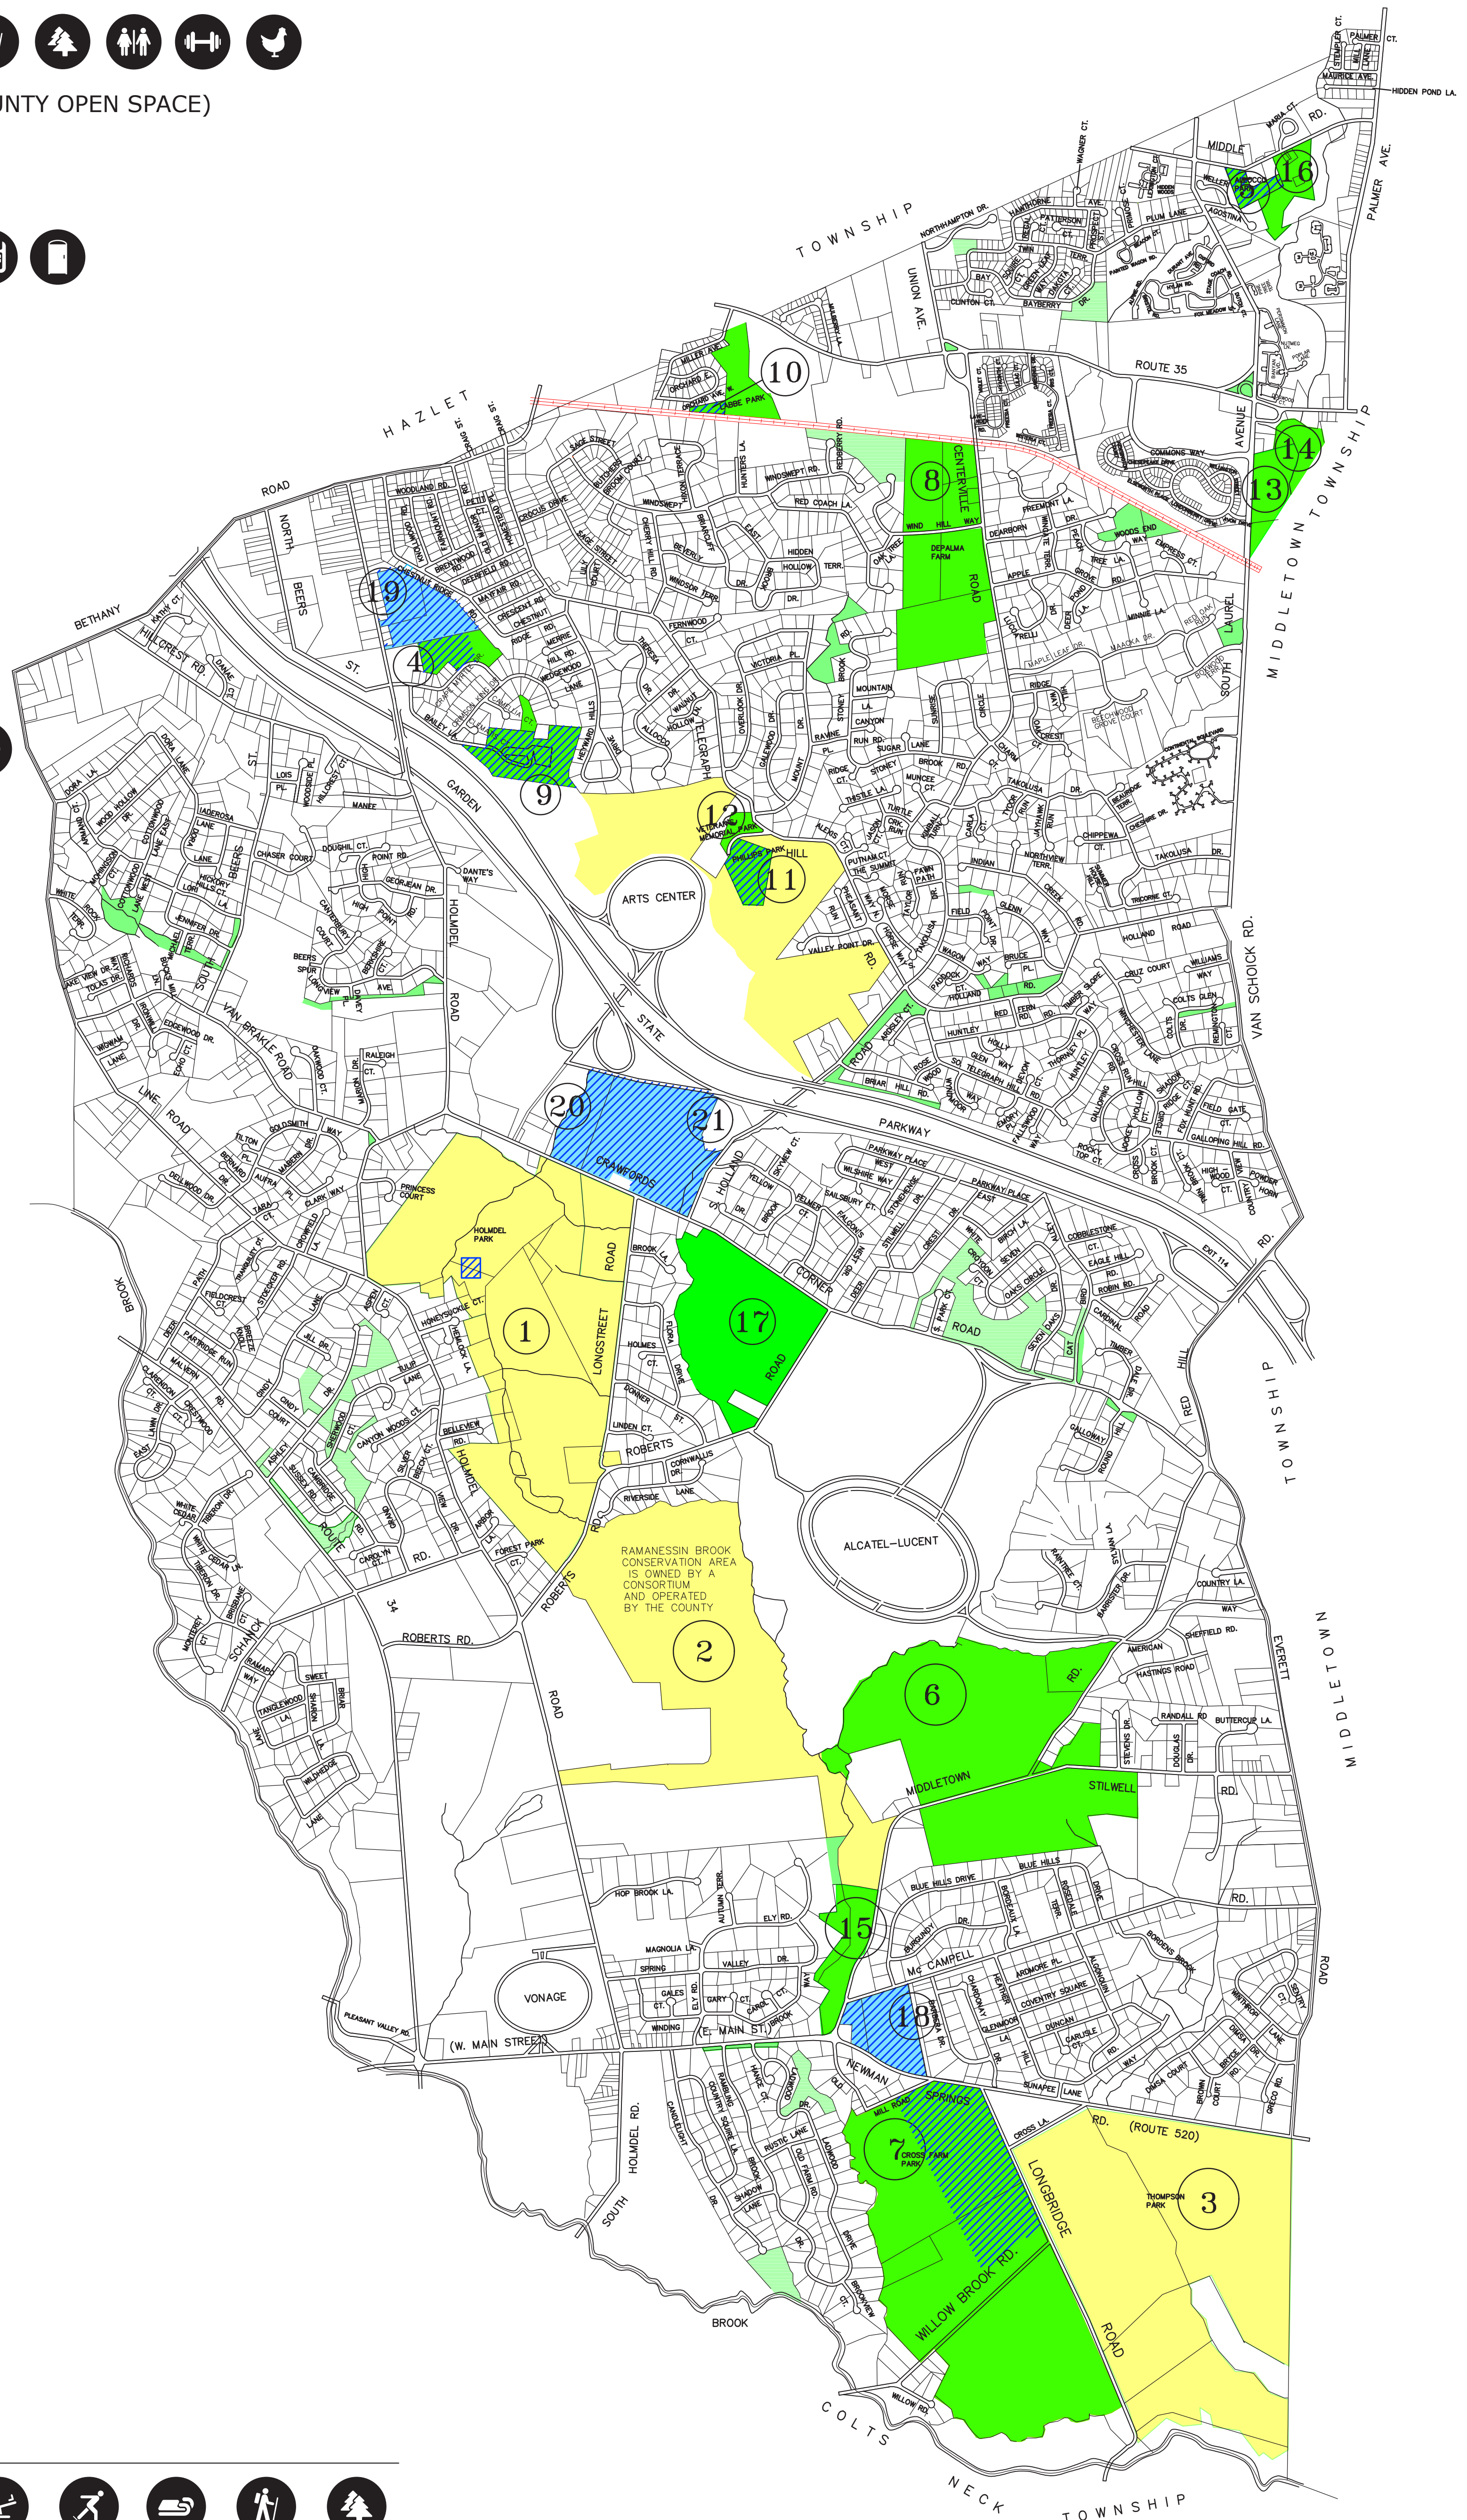

1. HOLMDEL PARK (COUNTY PARK)

2. RAMANESSIN BROOK CONSERVATION AREA (COUNTY OPEN SPACE)

3. THOMPSON PARK (COUNTY PARK)

4. ACKERSON PARK

5. ALLOCCO PARK

6. BAYONET FARM

7. CROSS FARM

8. DEPALMA FARM

9. HOLMDEL SWIM & TENNIS CLUB

10. LABBE PARK

11. PHILLIPS PARK

12. VETERANS MEMORIAL PARK

13. MAHORAS GREENWAY

14. TRICARIO PROPERTY

15. RAMANESSIN BROOK GREENWAY

16. NEIL WAACKACK PRESERVE

17. F&F NURSERIES

18. VILLAGE ELEMENTARY SCHOOL

19. INDIAN HILL ELEMENTARY SCHOOL

20. WILLIAM R. SATZ MIDDLE SCHOOL

21. HOLMDEL HIGH SCHOOL

LEGEND

- TOWNSHIP PARKS, FARMS AND OPEN SPACE
- STATE AND COUNTY PARKS, FARMS AND OPEN SPACE
- DEDICATED TOWNSHIP OPEN SPACE
- PUBLIC SCHOOLS
- ACTIVE PUBLIC RECREATION AREAS

TOWNSHIP OF HOLMDEL

PUBLIC OPEN SPACE & RECREATION AREAS

0 2500 5000 7500