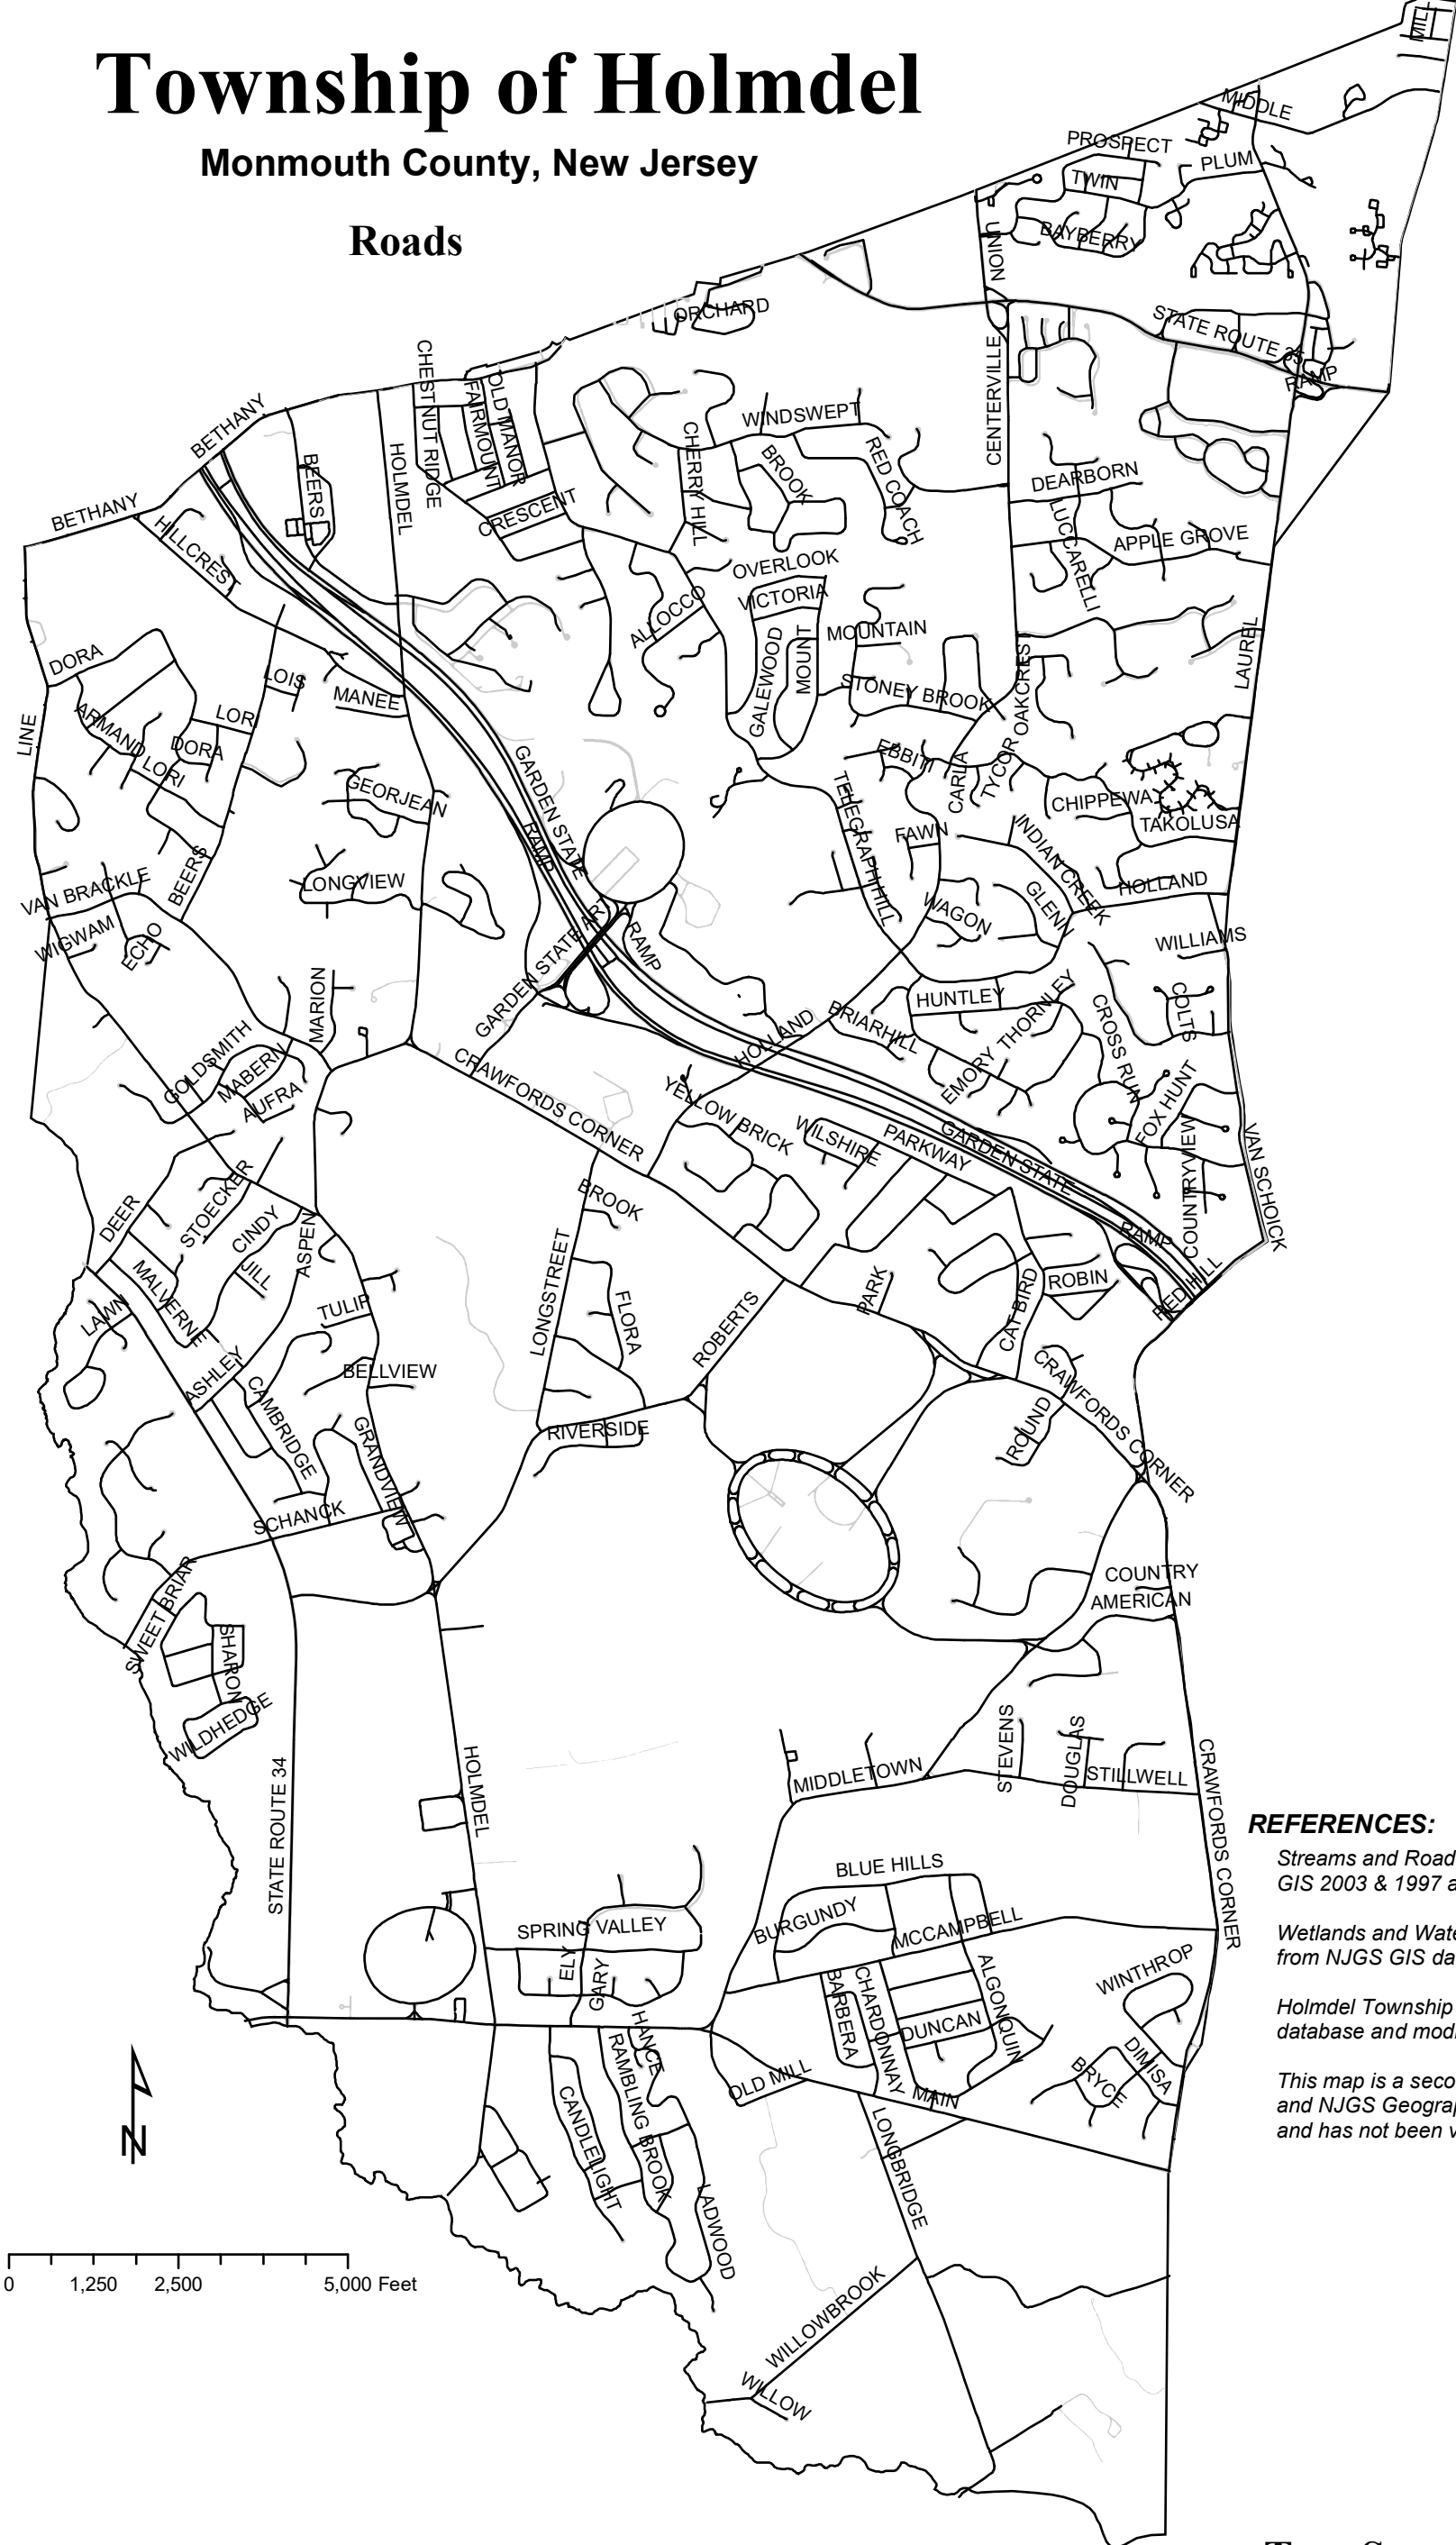

Township of Holmdel

Monmouth County, New Jersey

Roads

REFERENCES:

Streams and Roads taken from Monmouth County GIS 2003 & 1997 aerial survey databases.

Wetlands and Watershed Huc 14 Boundries taken from NJGS GIS database.

Holmdel Township Boundries were taken from NJGS database and modified to agree with Holmdel Tax Maps.

This map is a secondary product of the Monmouth County and NJGS Geographic Information Systems digital data and has not been verified by either.